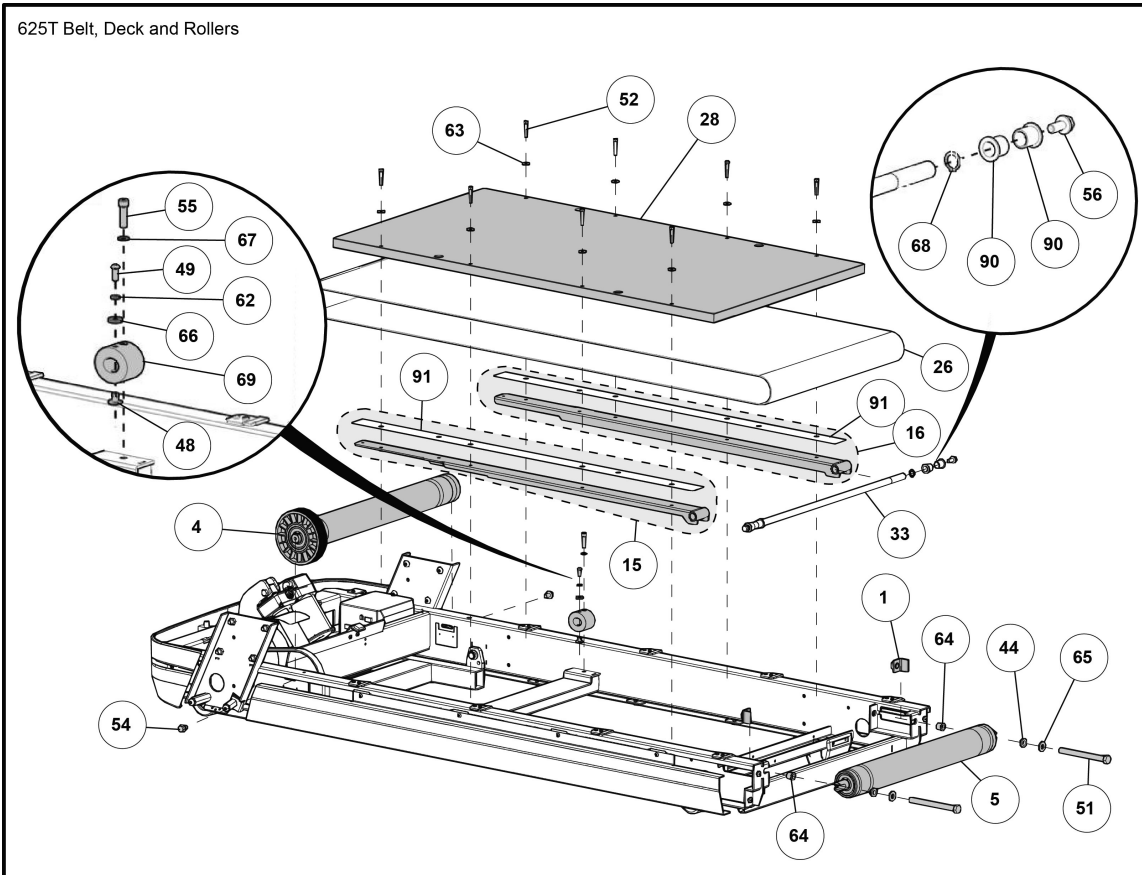

Part Diagrams

Product Line: Treadmills

Product: 625T: 625T

6/6/2013

Bulb #	Part Number	Name	Description	Notes	Price
1	AF-19988	NUT,ROLLER,REAR FRONT,7XXT			
4	AL-23586	ASSY,FRONT ROLLER			
5	AL-23587	ASSY,REAR ROLLER			
15	AX-22451	ASSY,IS3 PIVOT BRACKET,LEFT			
16	AX-22454	ASSY,IS3 PIVOT BRACKET,RIGHT			
26	BD-22463	BELT,RUNNING,60" SYNTHETIC FIBER			
28	DK-22585	DECK,RUNNING, SYNTHETIC			
33	FM-22458	SHAFT,PIVOT IS3			
44	HB-16367	BUSHING .50IDX.62ODX.31LG,FLANGED			
48	HN-20041	NUT,1-4-20 PROPELLER .305 OD			
49	HS-11347	BOLT,1-4-20X0.75,SCHD BTN,BLK			
51	HS-15480	BOLT TAP,1-2-13X6,HXHD,G5			

52	HS-16628	BOLT,1-4-20X1.5,HXHD,G8			
54	HS-16929	BOLT WHIZ LCK,3-8-16X.625,HXHD,G5			
55	HS-18358	BOLT,5-16-18X.1.25,SCHD CAP			
56	HS-19108	SCREW 5-16-18X3-4LG,HXHD,WHIZ-LOCK,GR5			
62	HW-00180	Washer, Lock Ext., 1/4, Zinc			
63	HW-00431	WSHR USS 1-4X.75X.062 ZN			
64	HW-00590	BUSHING,NYLON,1-2 IN			
65	HW-10028	WSHR B 1-2 NARROW ZINC			
66	HW-18123	WSHR,.344IDX.75 ODX.125			
67	HW-20044	WSHR,BELLEVILLE,15X8.2X1.0MM,5MM			
68	HX-13771	RING,RETAIN,5-8" .579 FR.ID			
69	HX-19991	BUMPER,SPRING DECK,2.10X2.34X1.55			
90	HB-18768	BEARING,IGUS LF-1011-12			
91	HX-22457	TAPE,1.88X45",MYLAR			